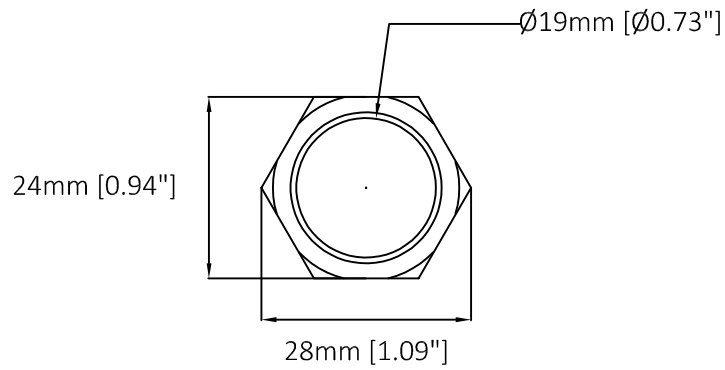

AXIS FA1105 Sensor Unit

Revision	v.01	Revision date	2017-05-03
Paper size	A4	Release date	2017-05-03
Created by	NAA	Scale	1:1

AXIS FA1105 Mount Bracket

Revision	v.01	Revision date	2017-05-03
Paper size	A4	Release date	2017-05-03
Created by	NAA	Scale	1:1

Revision	v.01	Revision date	2017-05-03
Paper size	A4	Release date	2017-05-03
Created by	NAA	Scale	1:1