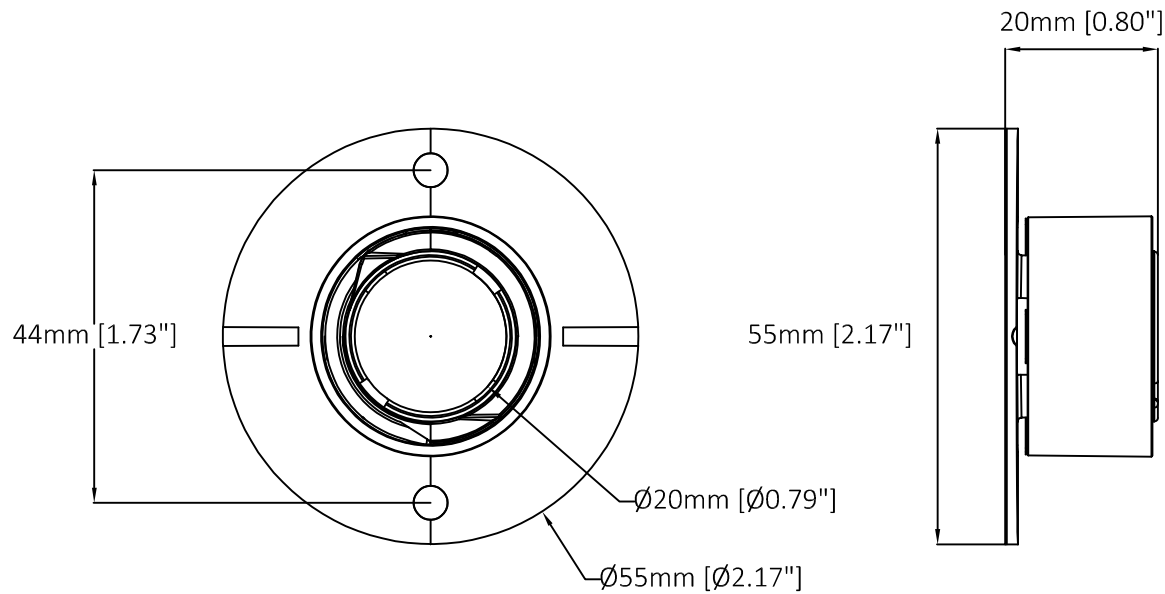

AXIS FA1105 Sensor Unit

Revision	v.01	Revision date	2017-05-03
Paper size	A4	Release date	2017-05-03
Created by	NAA	Scale	1:1

AXIS FA1105 Mount Bracket

Revision	v.01	Revision date	2017-05-03
Paper size	A4	Release date	2017-05-03
Created by	NAA	Scale	1:1

Revision	v.01	Revision date	2017-05-03
Paper size	A4	Release date	2017-05-03
Created by	NAA	Scale	1:1