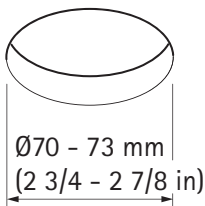

INSTALLATION GUIDE

AXIS F4005 Dome Sensor Unit

1x

1x

1x

1x

1

Installation Guide

AXIS F4005 Dome Sensor Unit

© Axis Communications AB, 2015

Ver.1.0

Printed: May 2015

Part No. 1467800