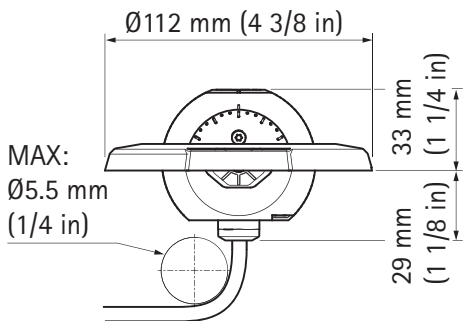

INSTALLATION GUIDE

AXIS F4005 Dome Sensor Unit

1x

1x

1x

1x

1

Installation Guide

AXIS F4005 Dome Sensor Unit

© Axis Communications AB, 2015

Ver.1.0

Printed: May 2015

Part No. 1467800