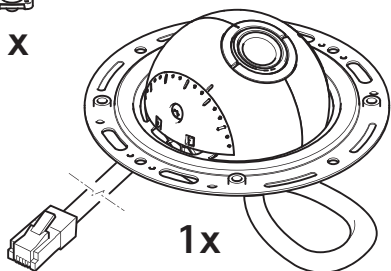

INSTALLATION GUIDE

AXIS F4005 Dome Sensor Unit

1x

1x

1x

1x

1

Installation Guide

AXIS F4005 Dome Sensor Unit

© Axis Communications AB, 2015

Ver.1.0

Printed: May 2015

Part No. 1467800