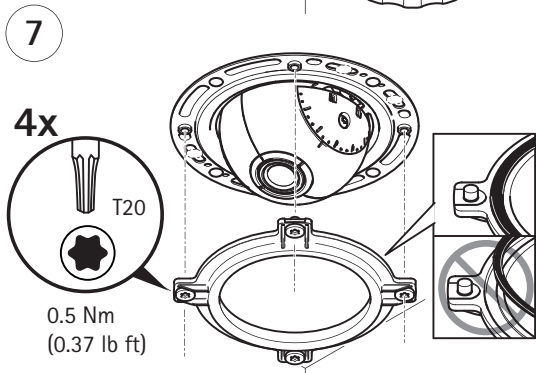

INSTALLATION GUIDE

AXIS F4005 Dome Sensor Unit

1x

1x

1x

1x

1

Installation Guide

AXIS F4005 Dome Sensor Unit

© Axis Communications AB, 2015

Ver.1.0

Printed: May 2015

Part No. 1467800