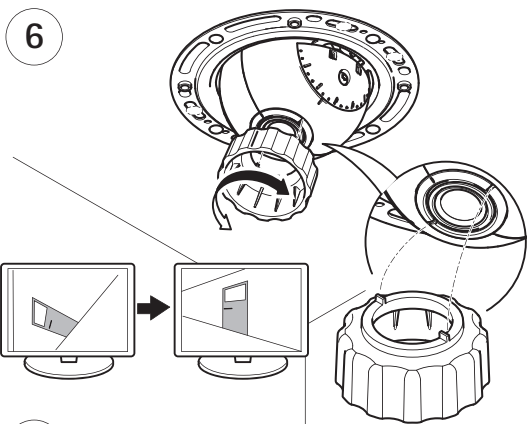

INSTALLATION GUIDE

AXIS F4005 Dome Sensor Unit

1x

1x

1x

1x

1

Installation Guide

AXIS F4005 Dome Sensor Unit

© Axis Communications AB, 2015

Ver.1.0

Printed: May 2015

Part No. 1467800