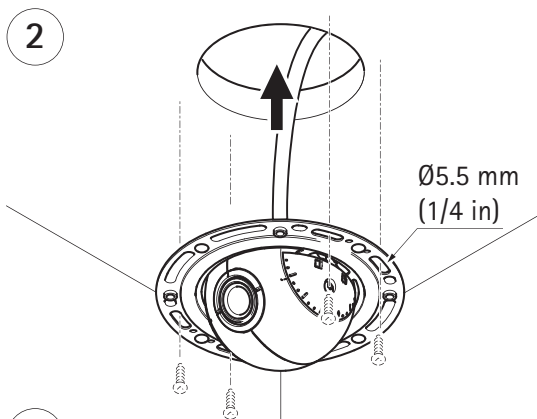

INSTALLATION GUIDE

AXIS F4005 Dome Sensor Unit

1x

1x

1x

1x

1

Installation Guide

AXIS F4005 Dome Sensor Unit

© Axis Communications AB, 2015

Ver.1.0

Printed: May 2015

Part No. 1467800