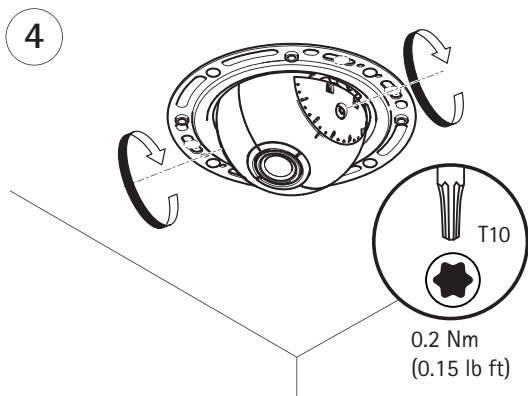

INSTALLATION GUIDE

AXIS F4005 Dome Sensor Unit

1x

1x

1x

1x

1

Installation Guide

AXIS F4005 Dome Sensor Unit

© Axis Communications AB, 2015

Ver.1.0

Printed: May 2015

Part No. 1467800