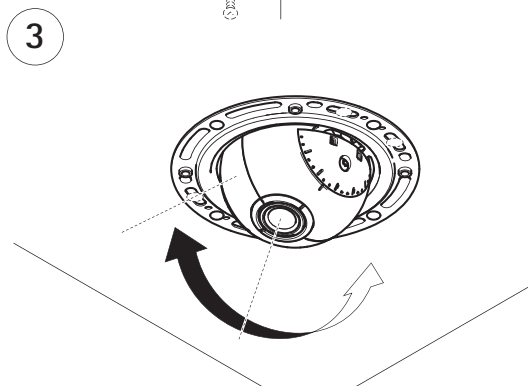

INSTALLATION GUIDE

AXIS F4005 Dome Sensor Unit

1x

1x

1x

1x

1

Installation Guide

AXIS F4005 Dome Sensor Unit

© Axis Communications AB, 2015

Ver.1.0

Printed: May 2015

Part No. 1467800