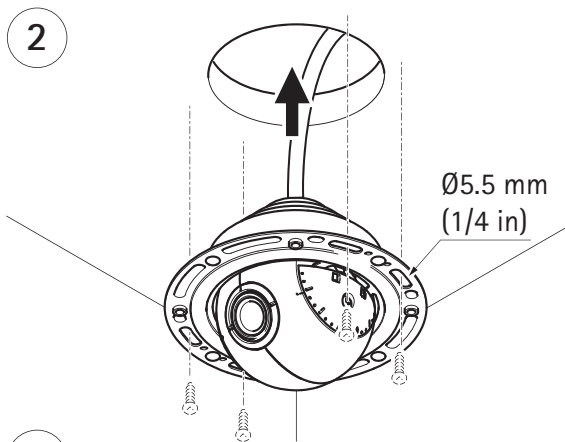

INSTALLATION GUIDE

AXIS F4005-E Dome Sensor Unit

1x

1x

1x

1x

1

4

5

6

7

8

i

Installation Guide

AXIS F4005-E Dome Sensor Unit

© Axis Communications AB, 2015