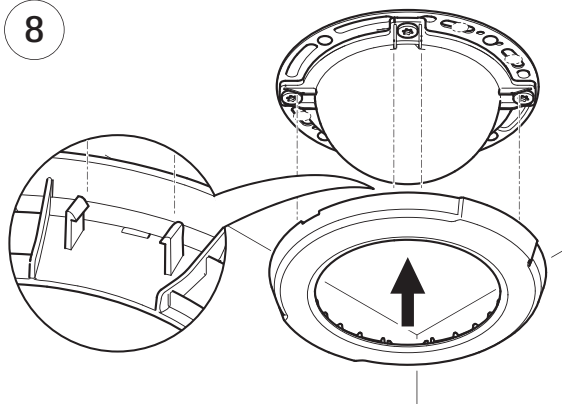

INSTALLATION GUIDE

AXIS F4005-E Dome Sensor Unit

1x

1x

1x

1x

1

4

5

6

7

8

i

Installation Guide

AXIS F4005-E Dome Sensor Unit

© Axis Communications AB, 2015