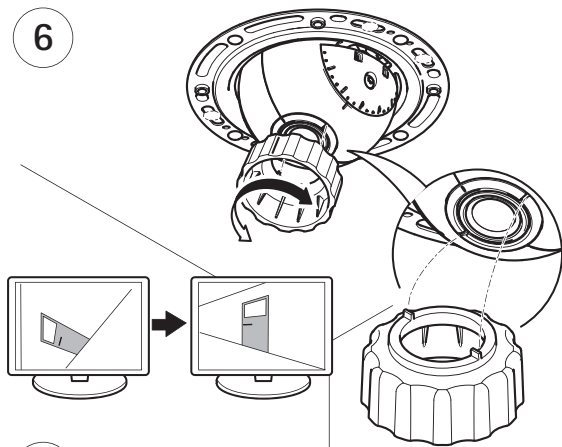

INSTALLATION GUIDE

AXIS F4005-E Dome Sensor Unit

1x

1x

1x

1x

1

4

5

6

7

8

i

Installation Guide

AXIS F4005-E Dome Sensor Unit

© Axis Communications AB, 2015