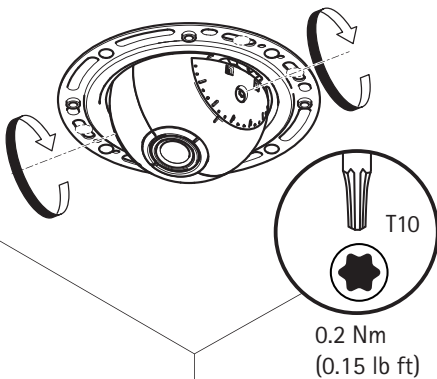

INSTALLATION GUIDE

AXIS F4005-E Dome Sensor Unit

1x

1x

1x

1x

1

4

5

6

7

8

i

Installation Guide

AXIS F4005-E Dome Sensor Unit

© Axis Communications AB, 2015